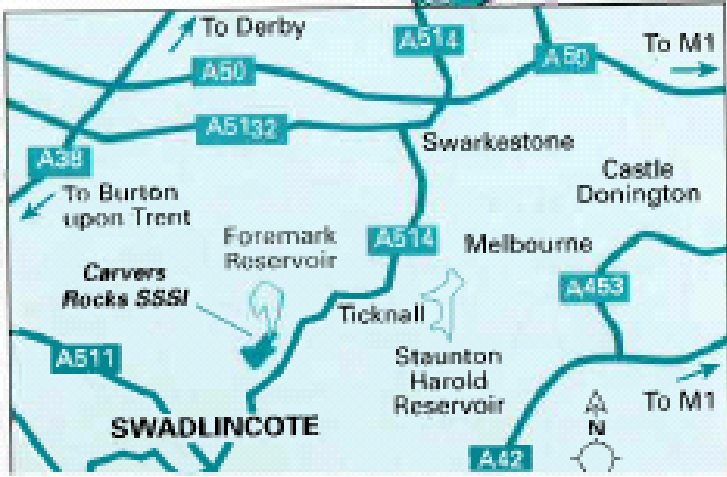

KEY

	Broadleaved Woodland		Public Footpath
	Marsh		Concessionary Path
	Grassland		Track
	Heathland		FB Footbridge
	Open Water		G Gate
	Scrub		BW Board Walk
	Bracken		S Stile
	Quarry Face		A Entrance, Open
			Slope
			--- Stream

0 200 metres

Green Woodpecker