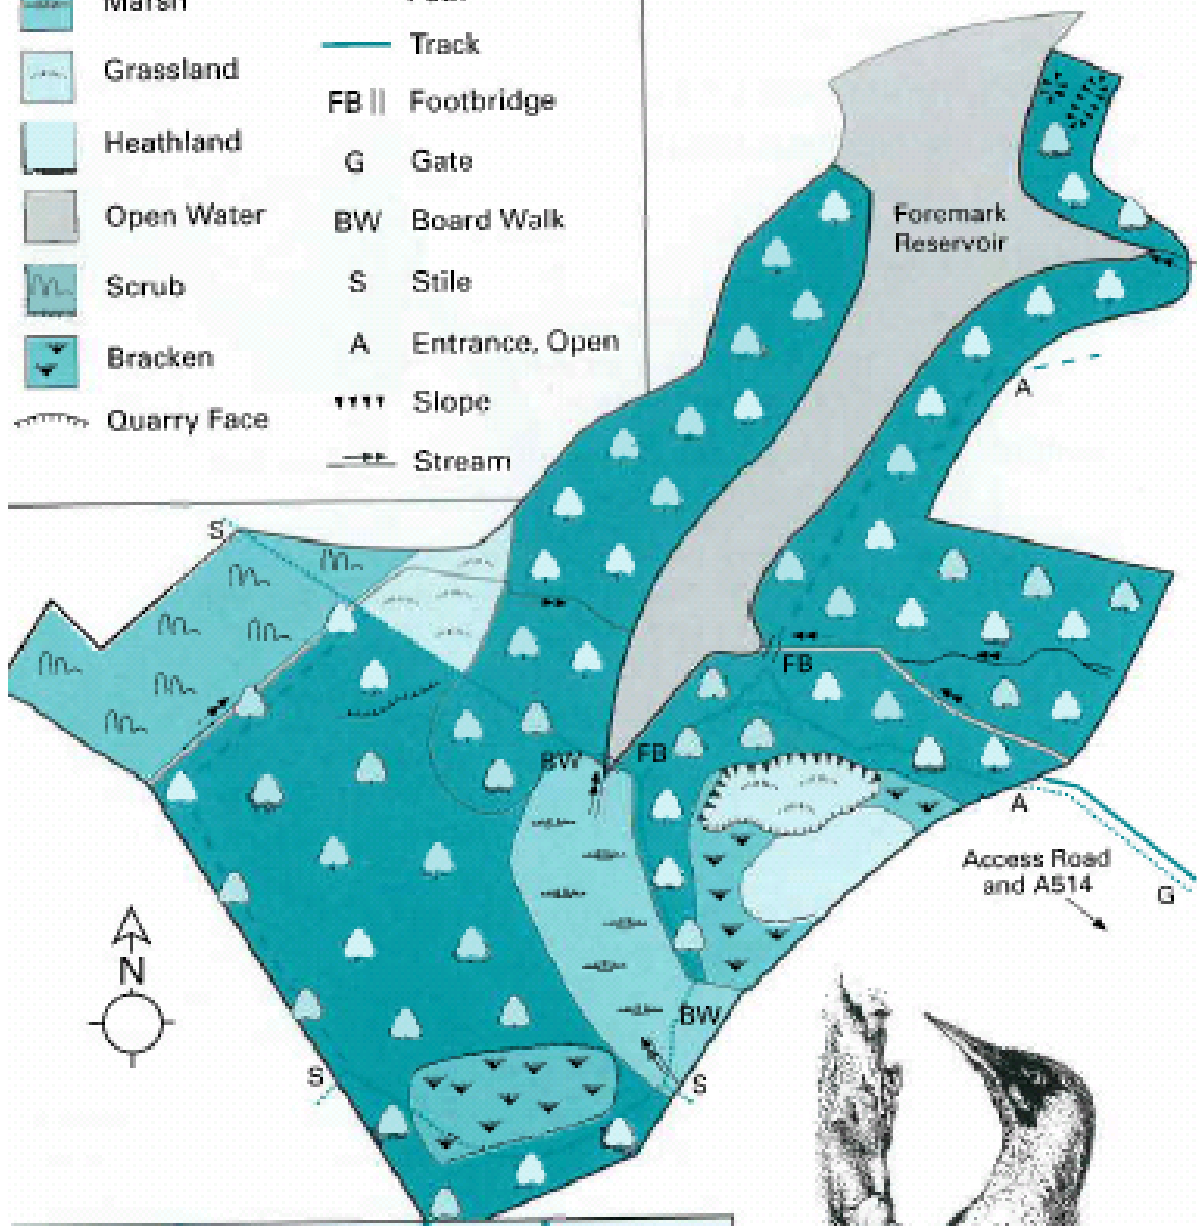

KEY

	Broadleaved Woodland		Public Footpath
	Marsh		Concessionary Path
	Grassland		Track
	Heathland		FB Footbridge
	Open Water		G Gate
	Scrub		BW Board Walk
	Bracken		S Stile
	Quarry Face		A Entrance, Open
			Slope
			--- Stream

0 200 metres

Green Woodpecker